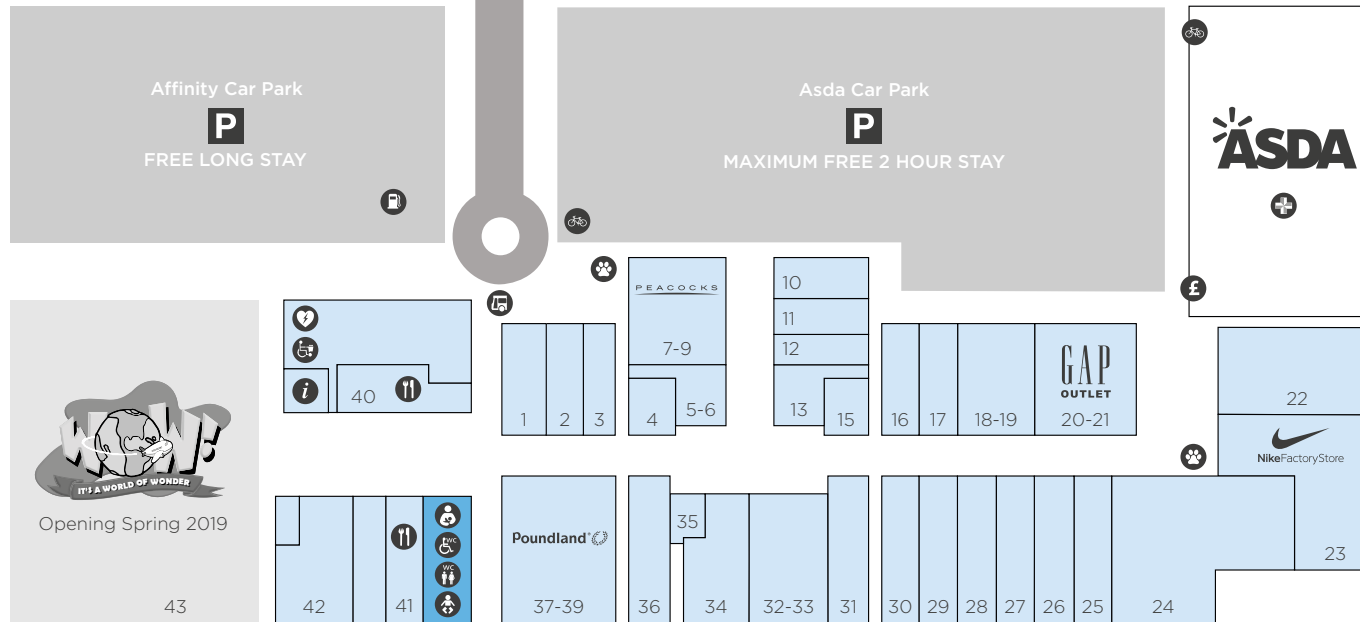

OUTLET SHOPPING

Clovelly Road

Store Directory

FASHION

- 26 Cotton Traders
- 28 Crew Clothing
- 22 Edinburgh Woollen Mill
- 20-21 Gap Outlet
- 02 Jaeger
- 01 Klass
- 31 Pavers Shoes
- 7-9 Peacocks
- 03 Roman
- 36 Saltrock
- 25 Suit Direct
- 12 Urban

GIFTS, TREATS & ACCESSORIES

- 5-6 Boutico Jewellery
- 13 Cadbury
- 16 Card Factory
- 15 Claire's
- 27 Gift Company
- 37-39 Poundland
- 29 The Works

SPORTS & OUTDOOR

- 18-19 Mountain Warehouse
- 23 Nike Factory Store
- 32-33 Trespass

HEALTH & BEAUTY

- 34 Beauty Outlet
- 35 Grape Tree
- 04 H&B Outlet

HOMEWARE

- 10 Denby
- 30 Julian Charles
- 22 Ponden Home
- 17 ProCook

EATING & LEISURE

- 41 Costa
- 40 The Cornish Bakery
- 43 World Of Wonder