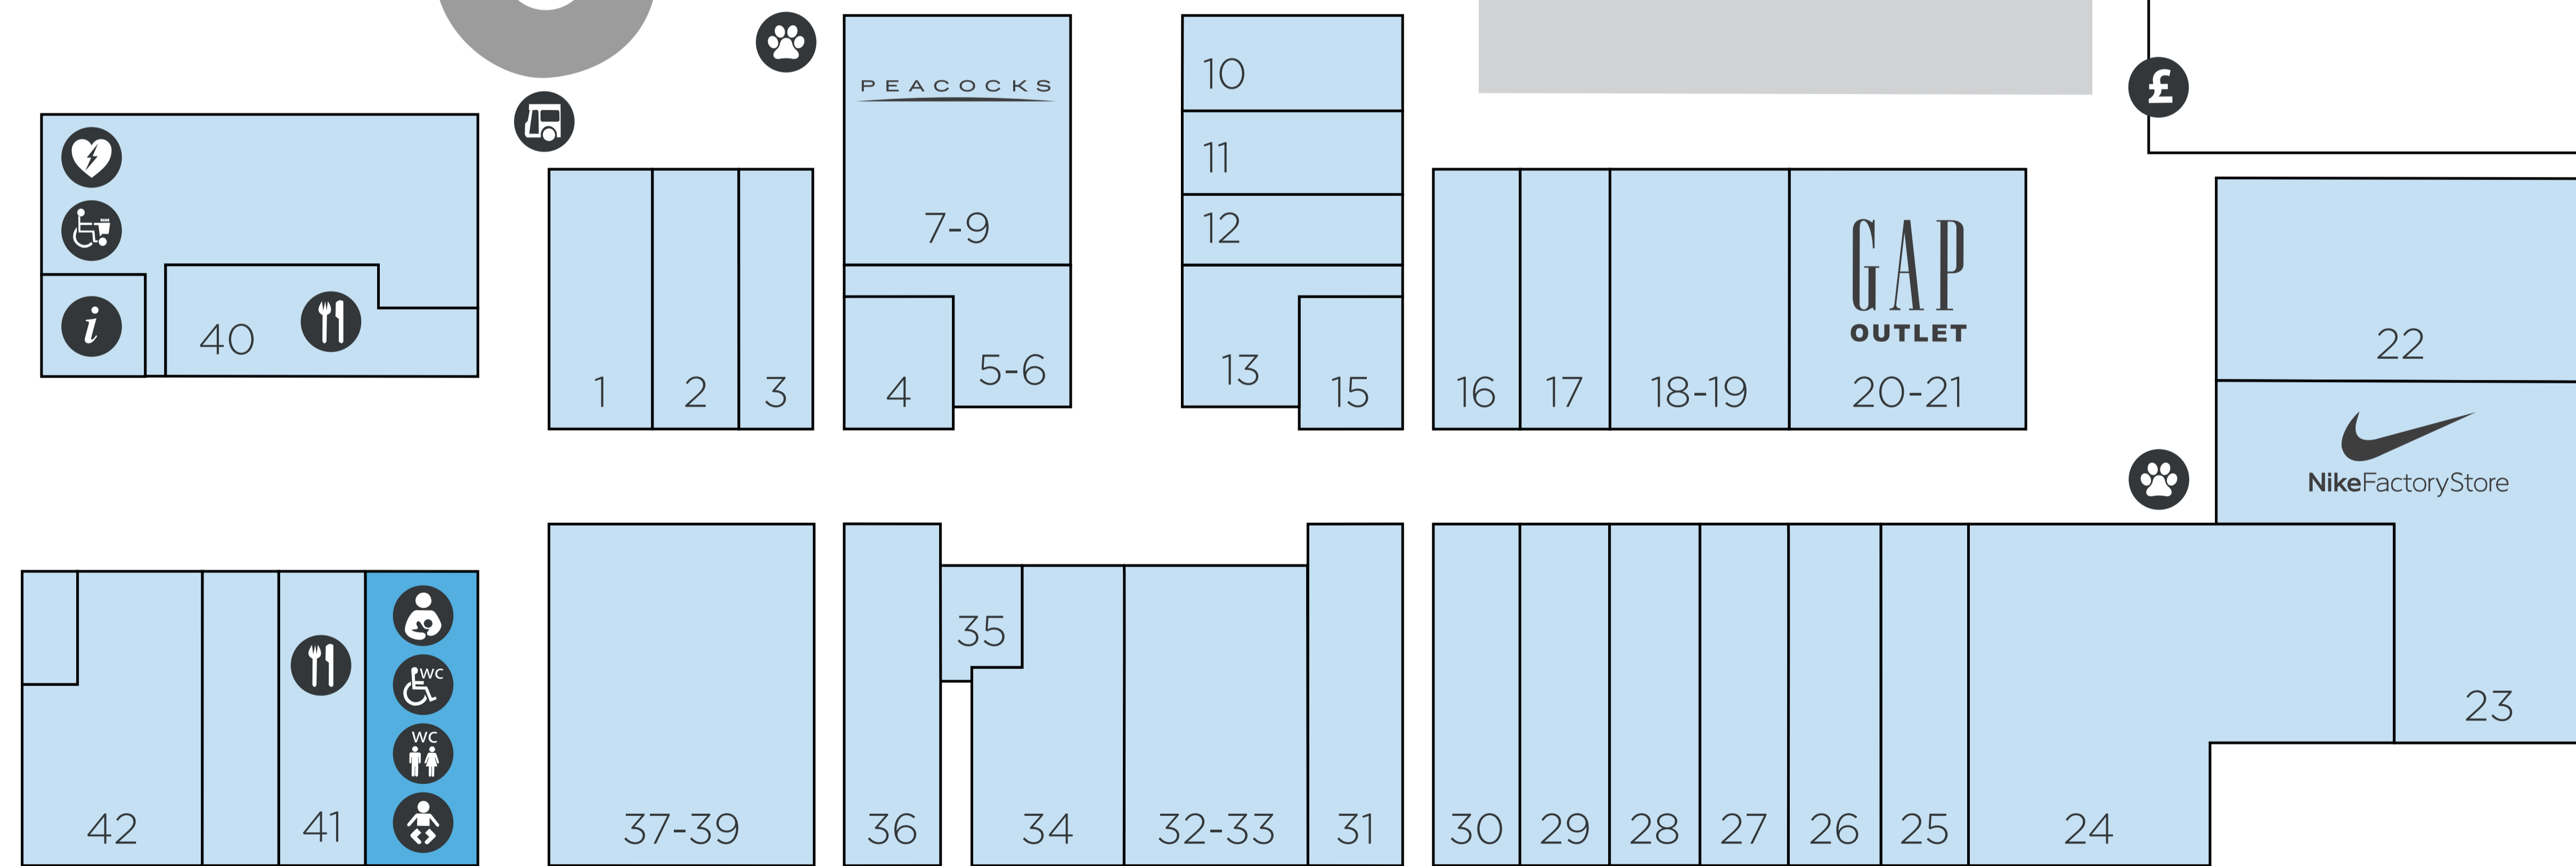

OUTLET SHOPPING

Clovelly Road

Affinity Car Park

FREE LONG STAY

Asda Car Park

MAXIMUM FREE 2 HOUR STAY

Store Directory

FASHION

- 11 Autonomy
- 26 Cotton Traders
- 28 Crew Clothing
- 22 EWM
- 20-11 GAP
- 02 Jaeger
- 01 Klass
- 24a Leading Labels
- 31 Pavers
- 7-9 Peacocks
- 03 Roman
- 36 Saltrock
- 25 Suit Direct
- 12 Urban

GIFTS, TREATS & ACCESSORIES

- 5-6 Boutico
- 13 Cadbury
- 16 Card Factory
- 15 Claire's
- 27 Gift Company
- 37-39 Poundland
- 29 The Works

SPORTS & OUTDOOR

- 18-19 Mountain Warehouse
- 23 Nike
- 32-33 Trespass

EATING & LEISURE

- 41 Costa
- 40 The Cornish Bakery
- 43 World of Wonder

HEALTH & BEAUTY

- 34 Beauty Outlet
- 35 Grape Tree
- 04 H&B Outlet

HOMEWARE

- 10 Denby
- 30 Julian Charles
- 22 Ponden Home
- 17 ProCook

Information

- Nursing
- Petrol Filling Station
- Accessible Toilets
- Bus Stop
- Toilets
- Bike Park
- Baby Changing
- Dog Station
- Cashpoint
- Wheelchair Hire
- Food
- Defibrillator and First Aid*
- Tourist Information
- Pharmacy