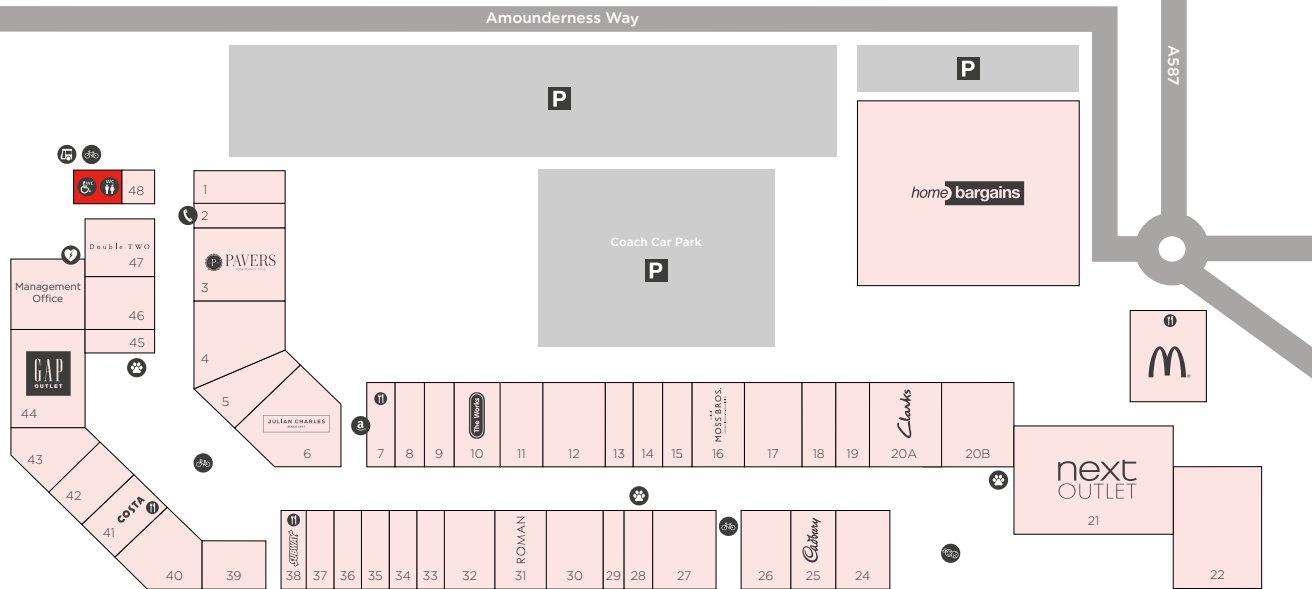

Store Directory

BEAUTY

- 43 Beauty Outlet
- 45 The Body Shop Outlet
- 8 The Fragrance Shop

FASHION

- 27 Bonmarché
- 37 Desinger Outlet
- 47 Double Two
- 18 Edinburgh Woollen Mill
- 44 Gap Outlet
- 15 Jaeger
- 22 KIDS International
- 4 Klass
- 20B Leading Labels
- 48 London Leathers Direct
- 16 Moss
- 21 Next Outlet
- 31 Roman
- 40 Skopes
- 35 Suit Direct
- 11 Urban Lifestyle

HOMEWARE

- 34 Christy
- 33 Denby
- 6 Julian Charles
- 39 ProCook

FOOD, DRINK & CONFECTIONERY

- 25 Cadbury
- 41 Costa
- 14 Grape Tree
- 28 Holland & Barrett
- 7 Katie's
- 38 Subway
- 13 The Sweet Emporium

FOOTWEAR

- 20A Clarks
- 3 Pavers
- 19 Hotter

GIFTS & ACCESSORIES

- 24 Chapelle
- 1 Claire's
- 5 Hallmark
- 29 Heavensent Gifts
- 9 The Gift Company
- 10 The Works
- 46 Toy Factory

SPORTS & OUTDOOR

- 2 Craghoppers
- 32 Mountain Warehouse
- 12 Regatta
- 23 Sports Direct
- 42 Trespass

Information

- ♿ Accessible Toilets
- 🚻 Toilets
- 👶 Baby Changing
- £ Cashpoint
- 🍴 Food
- 🚲 Bike Park
- 🐾 Dog Station
- 🚌 Bus Stop
- 🏠 Defibrillator and First Aid
- ☎️ Taxi Free Phone
- 👦 Children's Play Area
- 📦 Amazon Lockers