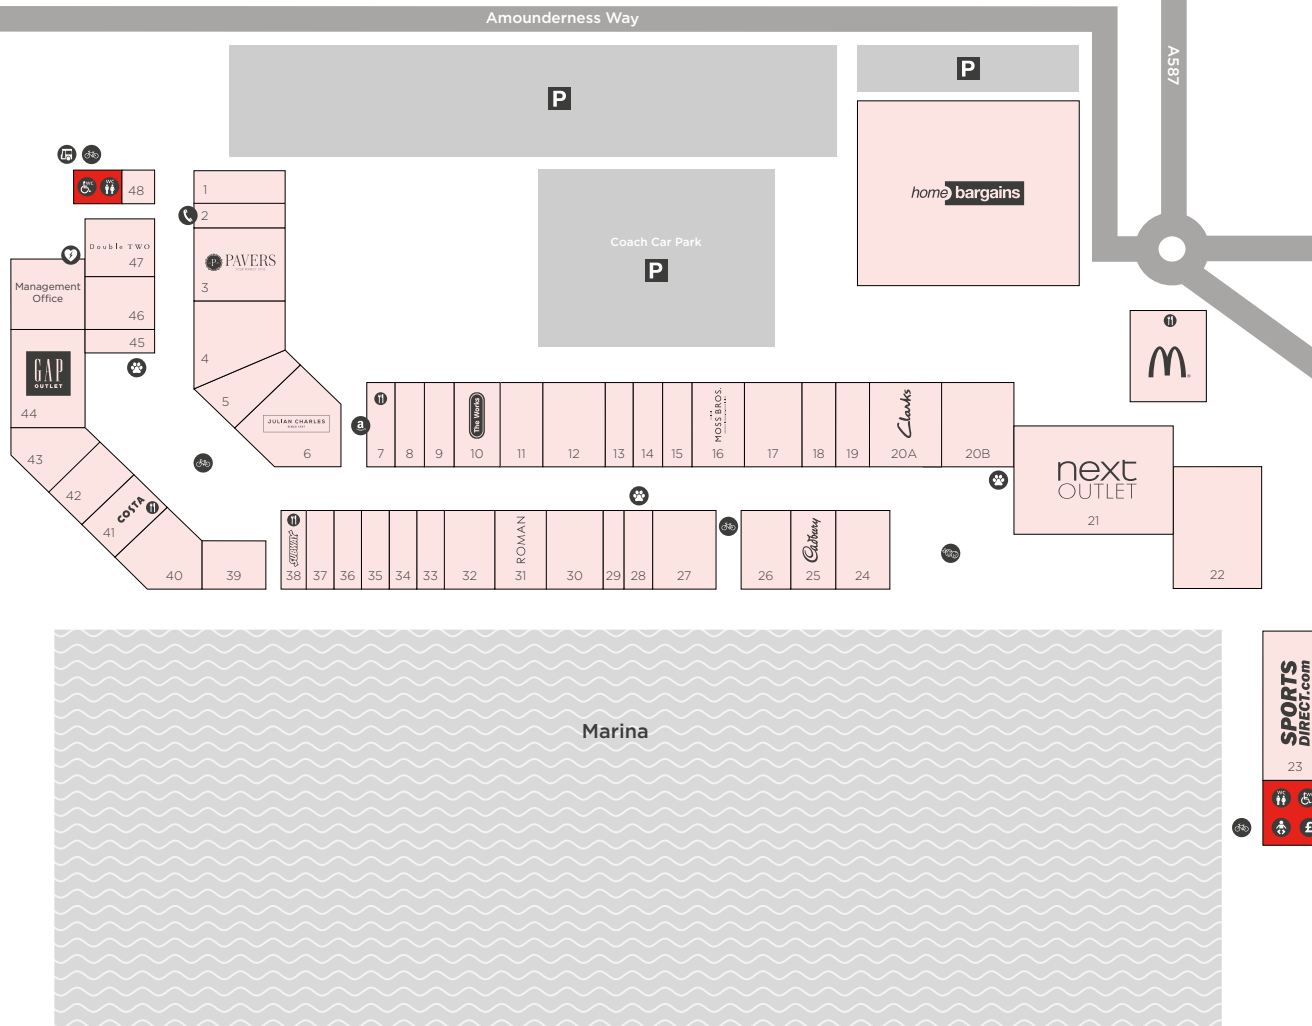

# Store Directory

## BEAUTY

- 43 Beauty Outlet
- 45 The Body Shop Outlet
- 8 The Fragrance Shop

## FASHION

- 27 Bonmarché
- 37 Desinger Outlet
- 47 Double Two
- 18 Edinburgh Woollen Mill
- 44 Gap Outlet
- 15 Jaeger
- 22 KIDS International
- 4 Klass
- 20B Leading Labels
- 48 London Leathers Direct
- 16 Moss
- 21 Next Outlet
- 31 Roman
- 40 Skopes
- 35 Suit Direct
- 11 Urban Lifestyle