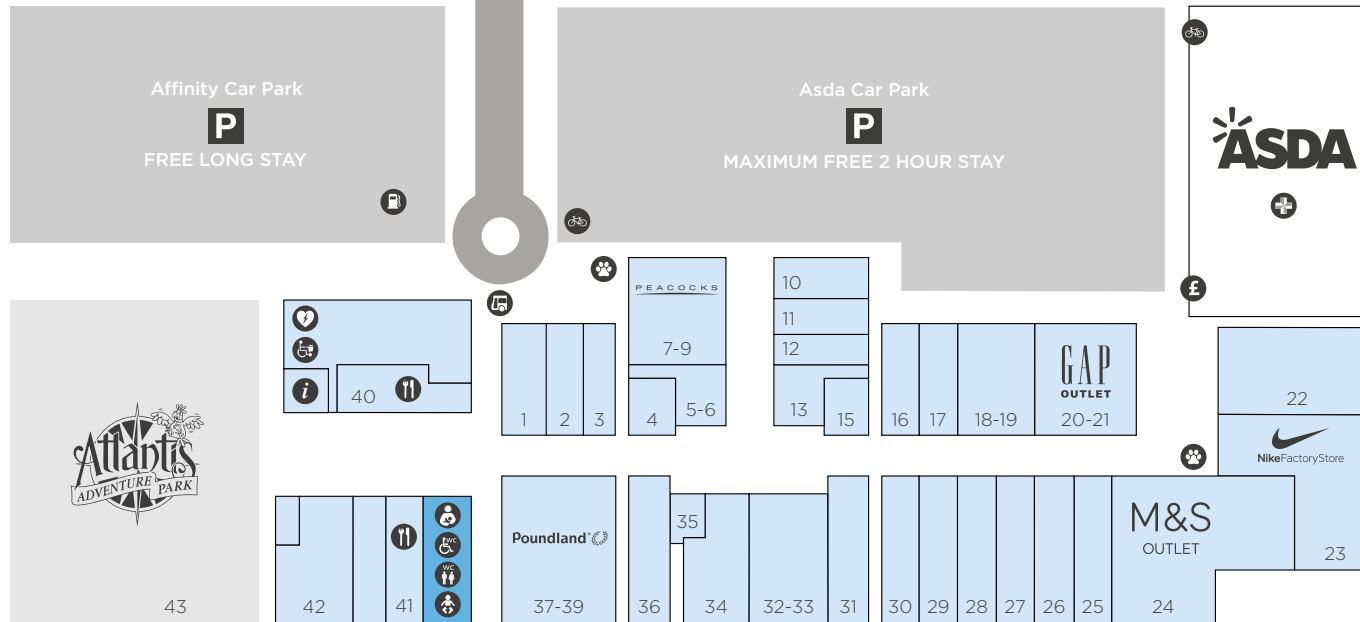

OUTLET SHOPPING

Clovelly Road

Store Directory

FASHION

- 26 Cotton Traders
- 22 Edinburgh Woollen Mill
- 20-21 Gap Outlet
- 01 Klass
- 24 M&S Outlet
- 31 Pavers Shoes
- 7-9 Peacocks
- 03 Roman
- 25 Suit Direct
- 12 Urban

GIFTS, TREATS & ACCESSORIES

- 5-6 Boutico Jewellery
- 13 Cadbury
- 16 Card Factory
- 15 Claire's
- 27 Gift Company
- 37-39 Poundland
- 29 The Works

SPORTS & OUTDOOR

- 18-19 Mountain Warehouse
- 23 Nike Factory Store
- 36 Saltrock
- 32-33 Trespass

HEALTH & BEAUTY

- 34 Beauty Outlet
- 35 Grape Tree
- 04 H&B Outlet

HOMEWARE

- 10 Denby
- 30 Julian Charles
- 22 Ponden Home
- 17 ProCook

EATING & LEISURE

- 41 Costa
- 40 The Cornish Bakery
- 43 Atlantis Adventure Park

Information

- Nursing
- Petrol Filling Station
- Accessible Toilets
- Bus Stop
- Toilets
- Bike Park
- Baby Changing
- Dog Station
- Cashpoint
- Wheelchair Hire
- Food
- Defibrillator and First Aid
- Tourist Information
- Pharmacy