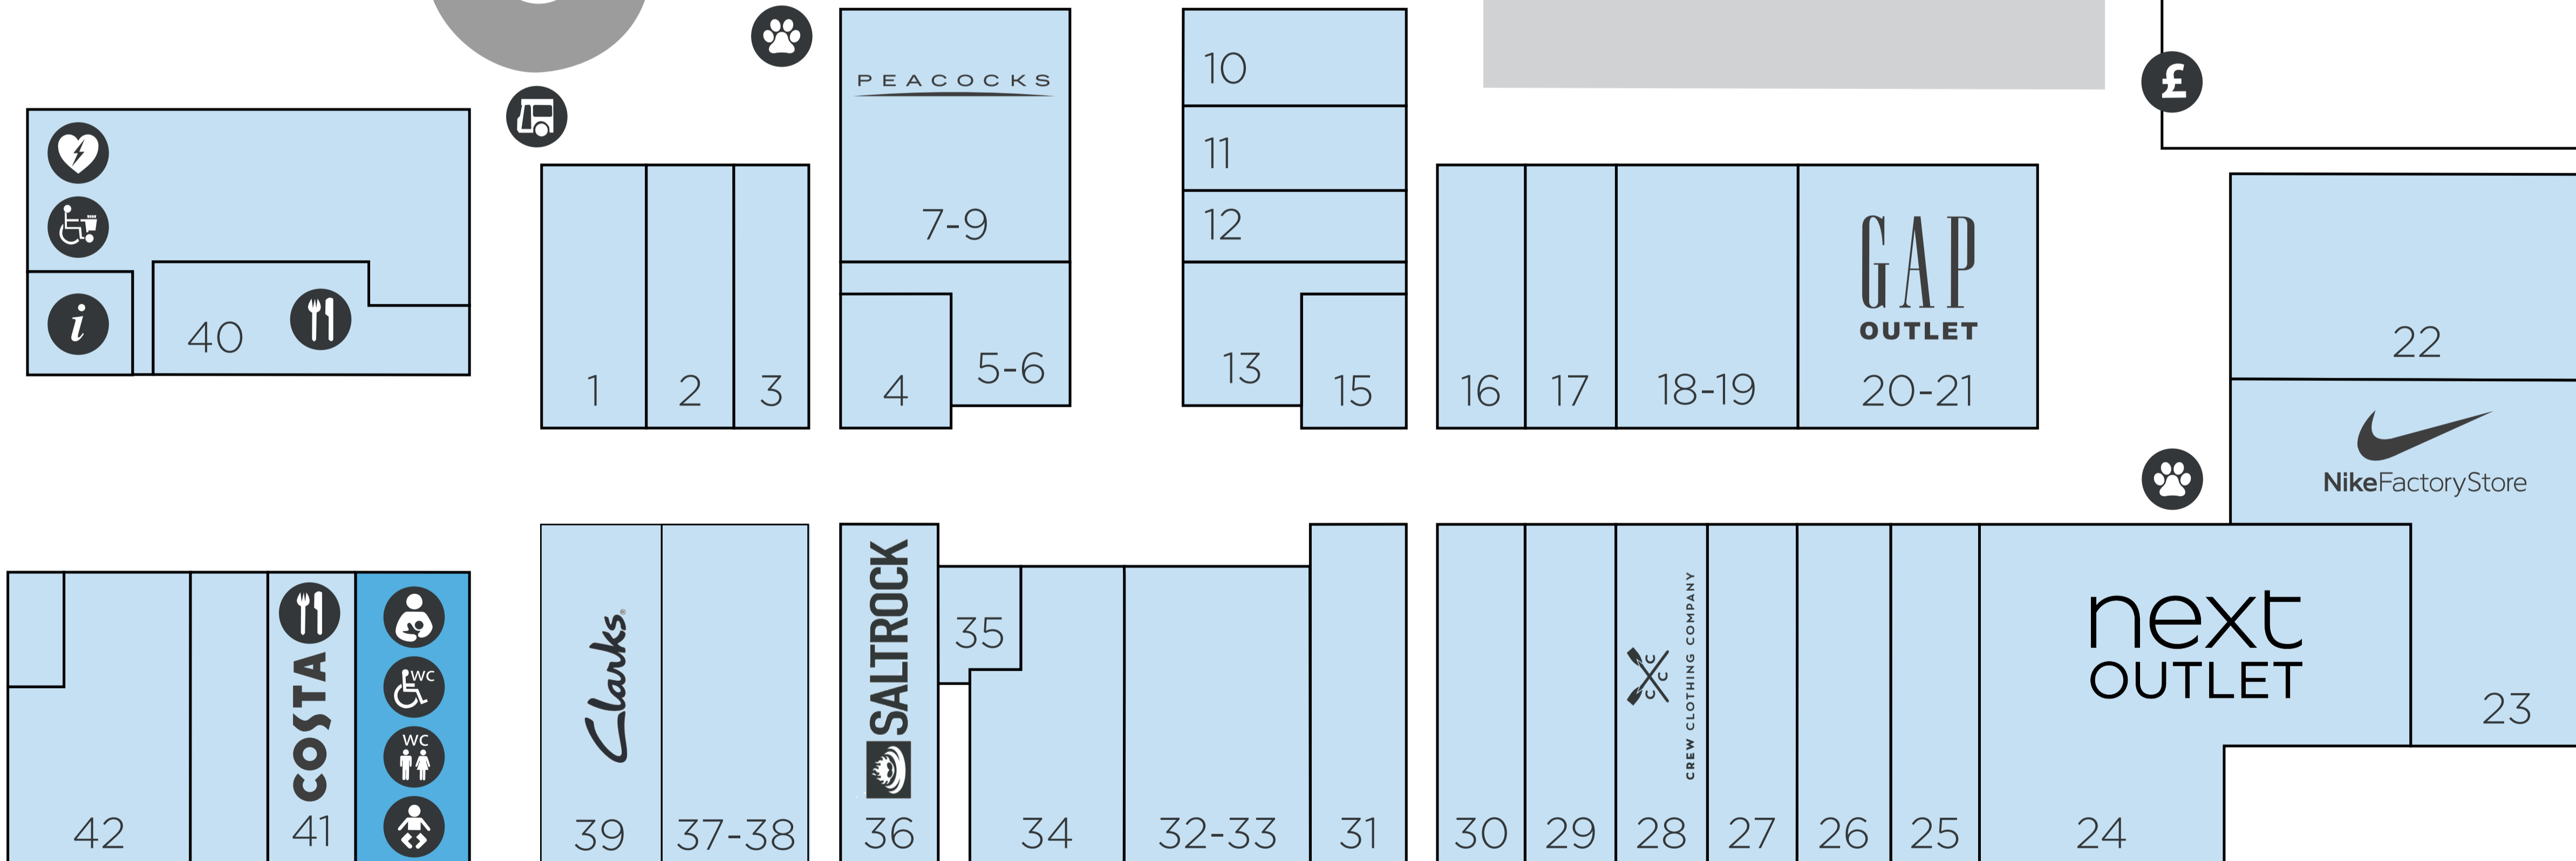

OUTLET SHOPPING

Clovelly Road

Affinity Car Park

FREE LONG STAY

Asda Car Park

MAXIMUM FREE 2 HOUR STAY

Really Wild Planet CIC

44

43

Store Directory

FASHION

- 26 Cotton Traders
- 39 Clarks
- 28 Crew Clothing
- 22 EWM
- 20-21 GAP Outlet
- 01 Klass
- 11 Lazy Jacks
- 24 Next Outlet
- 31 Pavers
- 7-9 Peacocks
- 03 Roman
- 36 Saltrock
- 25 Terraces
- 12 Urban
- 13-14 Weird Fish

GIFTS & ACCESSORIES

- 5-6 Boutico
- 16 Card Factory
- 15 Claire's
- 27 Gift Company
- 29 The Works

SPORTS & OUTDOOR

- 18-19 Mountain Warehouse
- 23 Nike
- 32-33 Trespass

EATERIES

- 41 Costa
- 42 El Toro Loco
- 40 The Cornish Bakery

ATTRACTIONS

- 43 World of Wonder
- 44 Really Wild Planet

HEALTH & BEAUTY

- 37-38 Beauty Outlet
- 04 H&B
- 35 The Fragrance Shop

HOMEWARE

- 30 Julian Charles
- 22 Ponden Home
- 17 Procook

Information

- Nursing
- Petrol Filling Station
- Accessible Toilets
- Bus Stop
- Toilets
- Bike Park
- Baby Changing
- Dog Station
- Cashpoint
- Wheelchair Hire
- Food
- Defibrillator and First Aid*
- Tourist Information
- Pharmacy