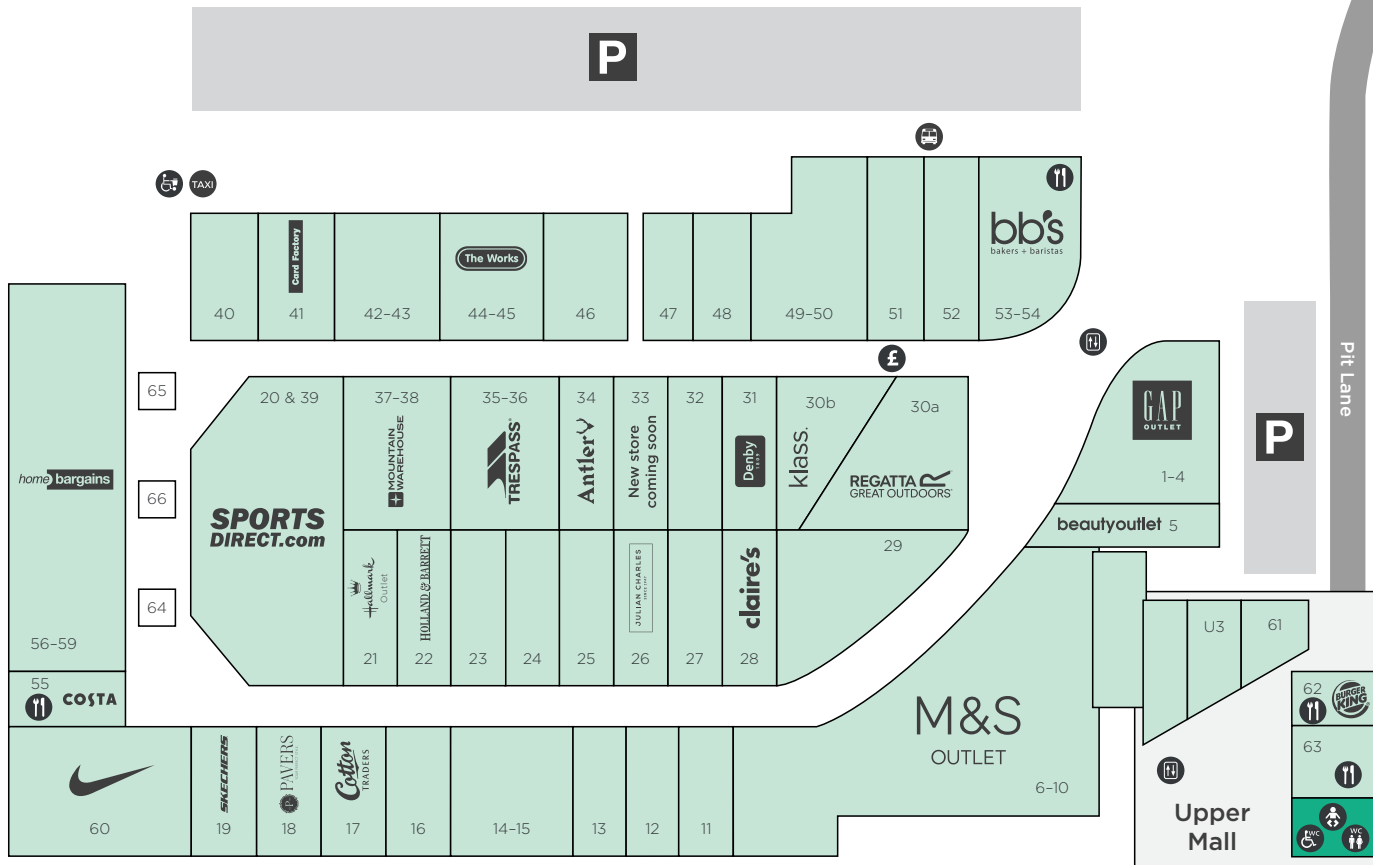

OUTLET SHOPPING

Store Directory

FASHION

- 29 Bonmarché
- 42-43 Charles Clinkard
- 17 Cotton Traders
- 1-4 GAP Outlet
- 32 Just Elegance
- 30b Klass
- 6-10 M&S Outlet
- 24 Ministry of Design
- 18 Pavers Shoes
- 51 Roman
- 14-15 Select
- 19 Skechers
- 49-50 Suit Direct
- 23 Terraces Outlet

SPORTS & OUTDOORS

- 37-38 Mountain Warehouse
- 60 Nike Clearance
- 20-39 Sports Direct
- 30a Regatta
- 35-36 Trespass

MISCELLANEOUS

- 27 Saj Beauty
- 40 Thomas Cook
- 12 Well Pharmacy

GIFTS & ACCESSORIES

- 11 Rosie Wilson
- 5 Beauty Outlet
- 41 Card Factory
- 28 Claire's Outlet
- 47 The Fragrance Shop
- 48 Gift Company
- 21 Hallmark Outlet
- U3 Living, Giving & Home Accessories
- 64 Mobile Phone Accessories
- 25 Talke Scents
- 16 The Body Shop Outlet
- 44-45 The Works Outlet

FOOD, DRINK & CONFECTIONERY

- 53-54 bb's
- 62 Burger King
- 63 Caffe Espresso
- 55 Costa Coffee
- 22 Holland & Barrett
- 56-59 Home Bargains
- 13 The Sweet Emporium

HOMEWARE

- 31 Denby
- 26 Julian Charles
- 52 ProCook
- 46 Talk Furniture

HANDBAGS & LUGGAGE

- 34 Antler

Information

- Accessible Toilets
- Taxi
- Toilets
- Drop off
- Baby Changing
- Lift
- Cashpoint
- Wheelchair Hire
- Food