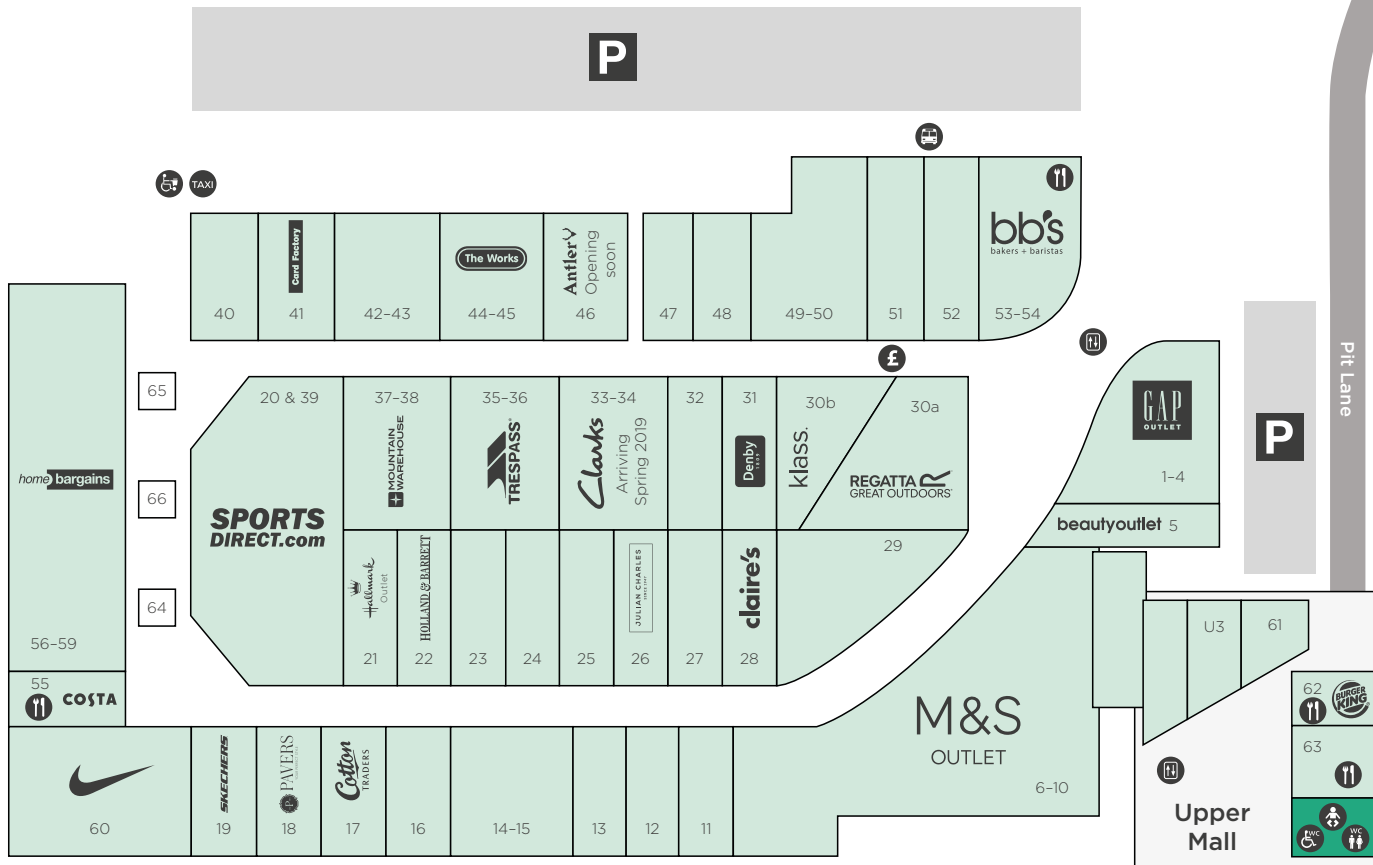

OUTLET SHOPPING

Store Directory

FASHION

- 29 Bonmarché
- 42-43 Charles Clinkard
- 33-34 Clarks*
- 17 Cotton Traders
- 1-4 GAP Outlet
- 32 Just Elegance
- 30b Klass
- 6-10 M&S Outlet
- 24 Ministry of Design
- 18 Pavers Shoes
- 51 Roman
- 14-15 Select
- 19 Skechers
- 49-50 Suit Direct
- 23 Terraces Outlet

FOOD, DRINK & CONFECTIONERY

- 53-54 bb's
- 62 Burger King
- 63 Caffè Espresso
- 55 Costa Coffee
- 22 Holland & Barrett
- 56-59 Home Bargains
- 13 The Sweet Emporium

HOMEWARE

- 31 Denby
- 26 Julian Charles
- 52 ProCook
- U3 Talk Furniture

SPORTS & OUTDOORS

- 37-38 Mountain Warehouse
- 60 Nike Clearance
- 20-39 Sports Direct
- 30a Regatta
- 35-36 Trespass

MISCELLANEOUS

- 27 Saj Beauty
- 40 Thomas Cook
- 12 Well Pharmacy

GIFTS & ACCESSORIES

- 11 Rosie Wilson
- 5 Beauty Outlet
- 41 Card Factory
- 28 Claire's Outlet
- 47 The Fragrance Shop
- 48 Gift Company
- 21 Hallmark Outlet
- 64 Mobile Phone Accessories
- 25 Talke Scents
- 16 The Body Shop Outlet
- 44-45 The Works Outlet

HANDBAGS & LUGGAGE

- 46 Antler**

*Arriving Spring 2019
**Opening soon

Information

- ♿ Accessible Toilets
- TAXI Taxi
- ♿ Toilets
- 🚗 Drop off
- 👶 Baby Changing
- 🚗 Lift
- £ Cashpoint
- ♿ Wheelchair Hire
- || Food