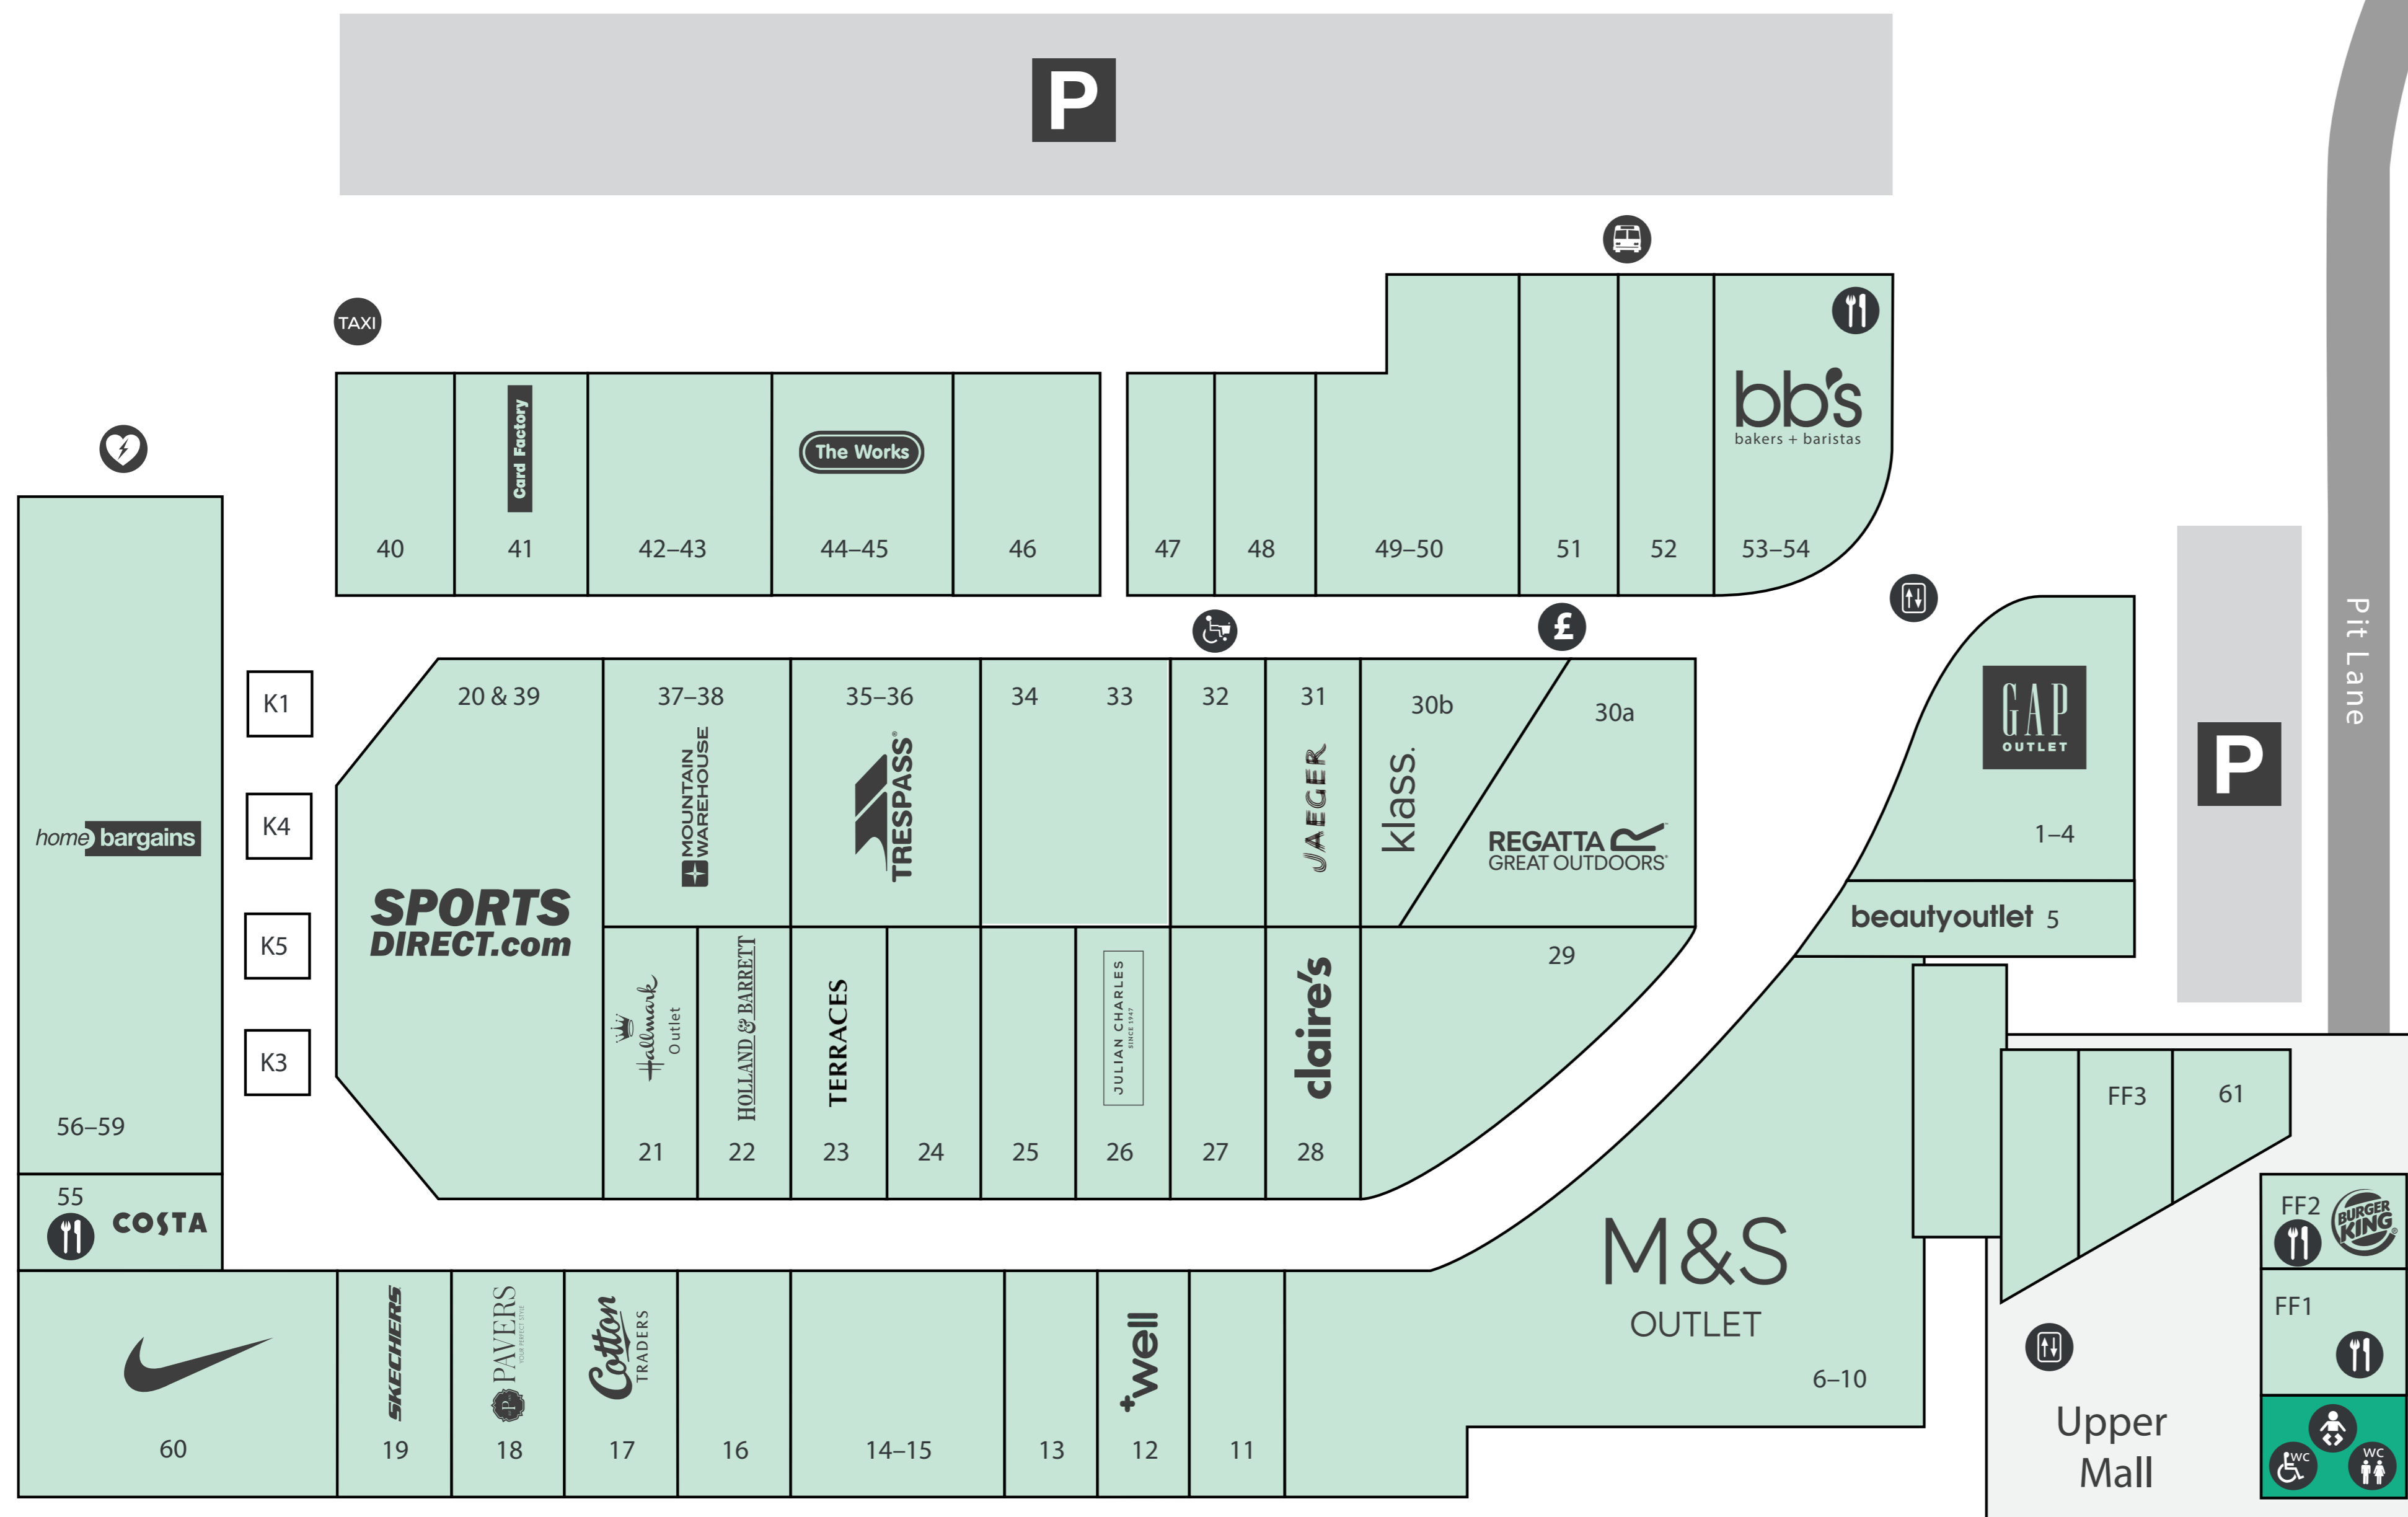

OUTLET SHOPPING

Store Directory

FASHION

- 29 Bonmarché
- 17 Cotton Traders
- 14-15 Edinburgh Woollen Mill
- 1-4 GAP Outlet
- 31 Jaeger
- 13 Jayley
- 32 Just Elegance
- 30b Klass
- 6-10 M&S Outlet
- 24 Ministry of Design
- 51 Roman
- 49-50 New store coming soon
- 23 Terraces Outlet
- 42-43 Suit Direct

HOMEWARE

- 52 ProCook
- K4 Farmhouse Stoves
- 26 Julian Charles
- FF3 Talk Furniture
- K5 Bathroom Basics

SPORTS & OUTDOORS

- 37-38 Mountain Warehouse
- 60 Nike Clearance
- 30a Regatta
- 20-39 Sports Direct
- 35-36 Trespass

MISCELLANEOUS

- 40 HaysTravel
- 27 Saj Beauty
- 12 Well Pharmacy

FOOTWEAR

- 33-34 Clarks Outlet
- 18 Pavers Shoes
- 19 Skechers

GIFTS & ACCESSORIES

- 5 Beauty Outlet
- 41 Card Factory
- 28 Claire's Outlet
- 48 Gift Company
- 21 Hallmark Outlet
- K3 Mobile Phone Accessories
- 11 Rosie Wilson
- 25 Talke Scents
- 16 The Body Shop Outlet
- 47 The Fragrance Shop
- 44-45 The Works Outlet

FOOD, DRINK & CONFECTIONERY

- 53-54 bb's
- FF2 Burger King
- FF1 Caffe Espresso
- 55 Costa Coffee
- 22 Holland & Barrett
- 56-59 Home Bargains
- K1 Second Servings

HANDBAGS & LUGGAGE

- 46 Antler

SOFT PLAY