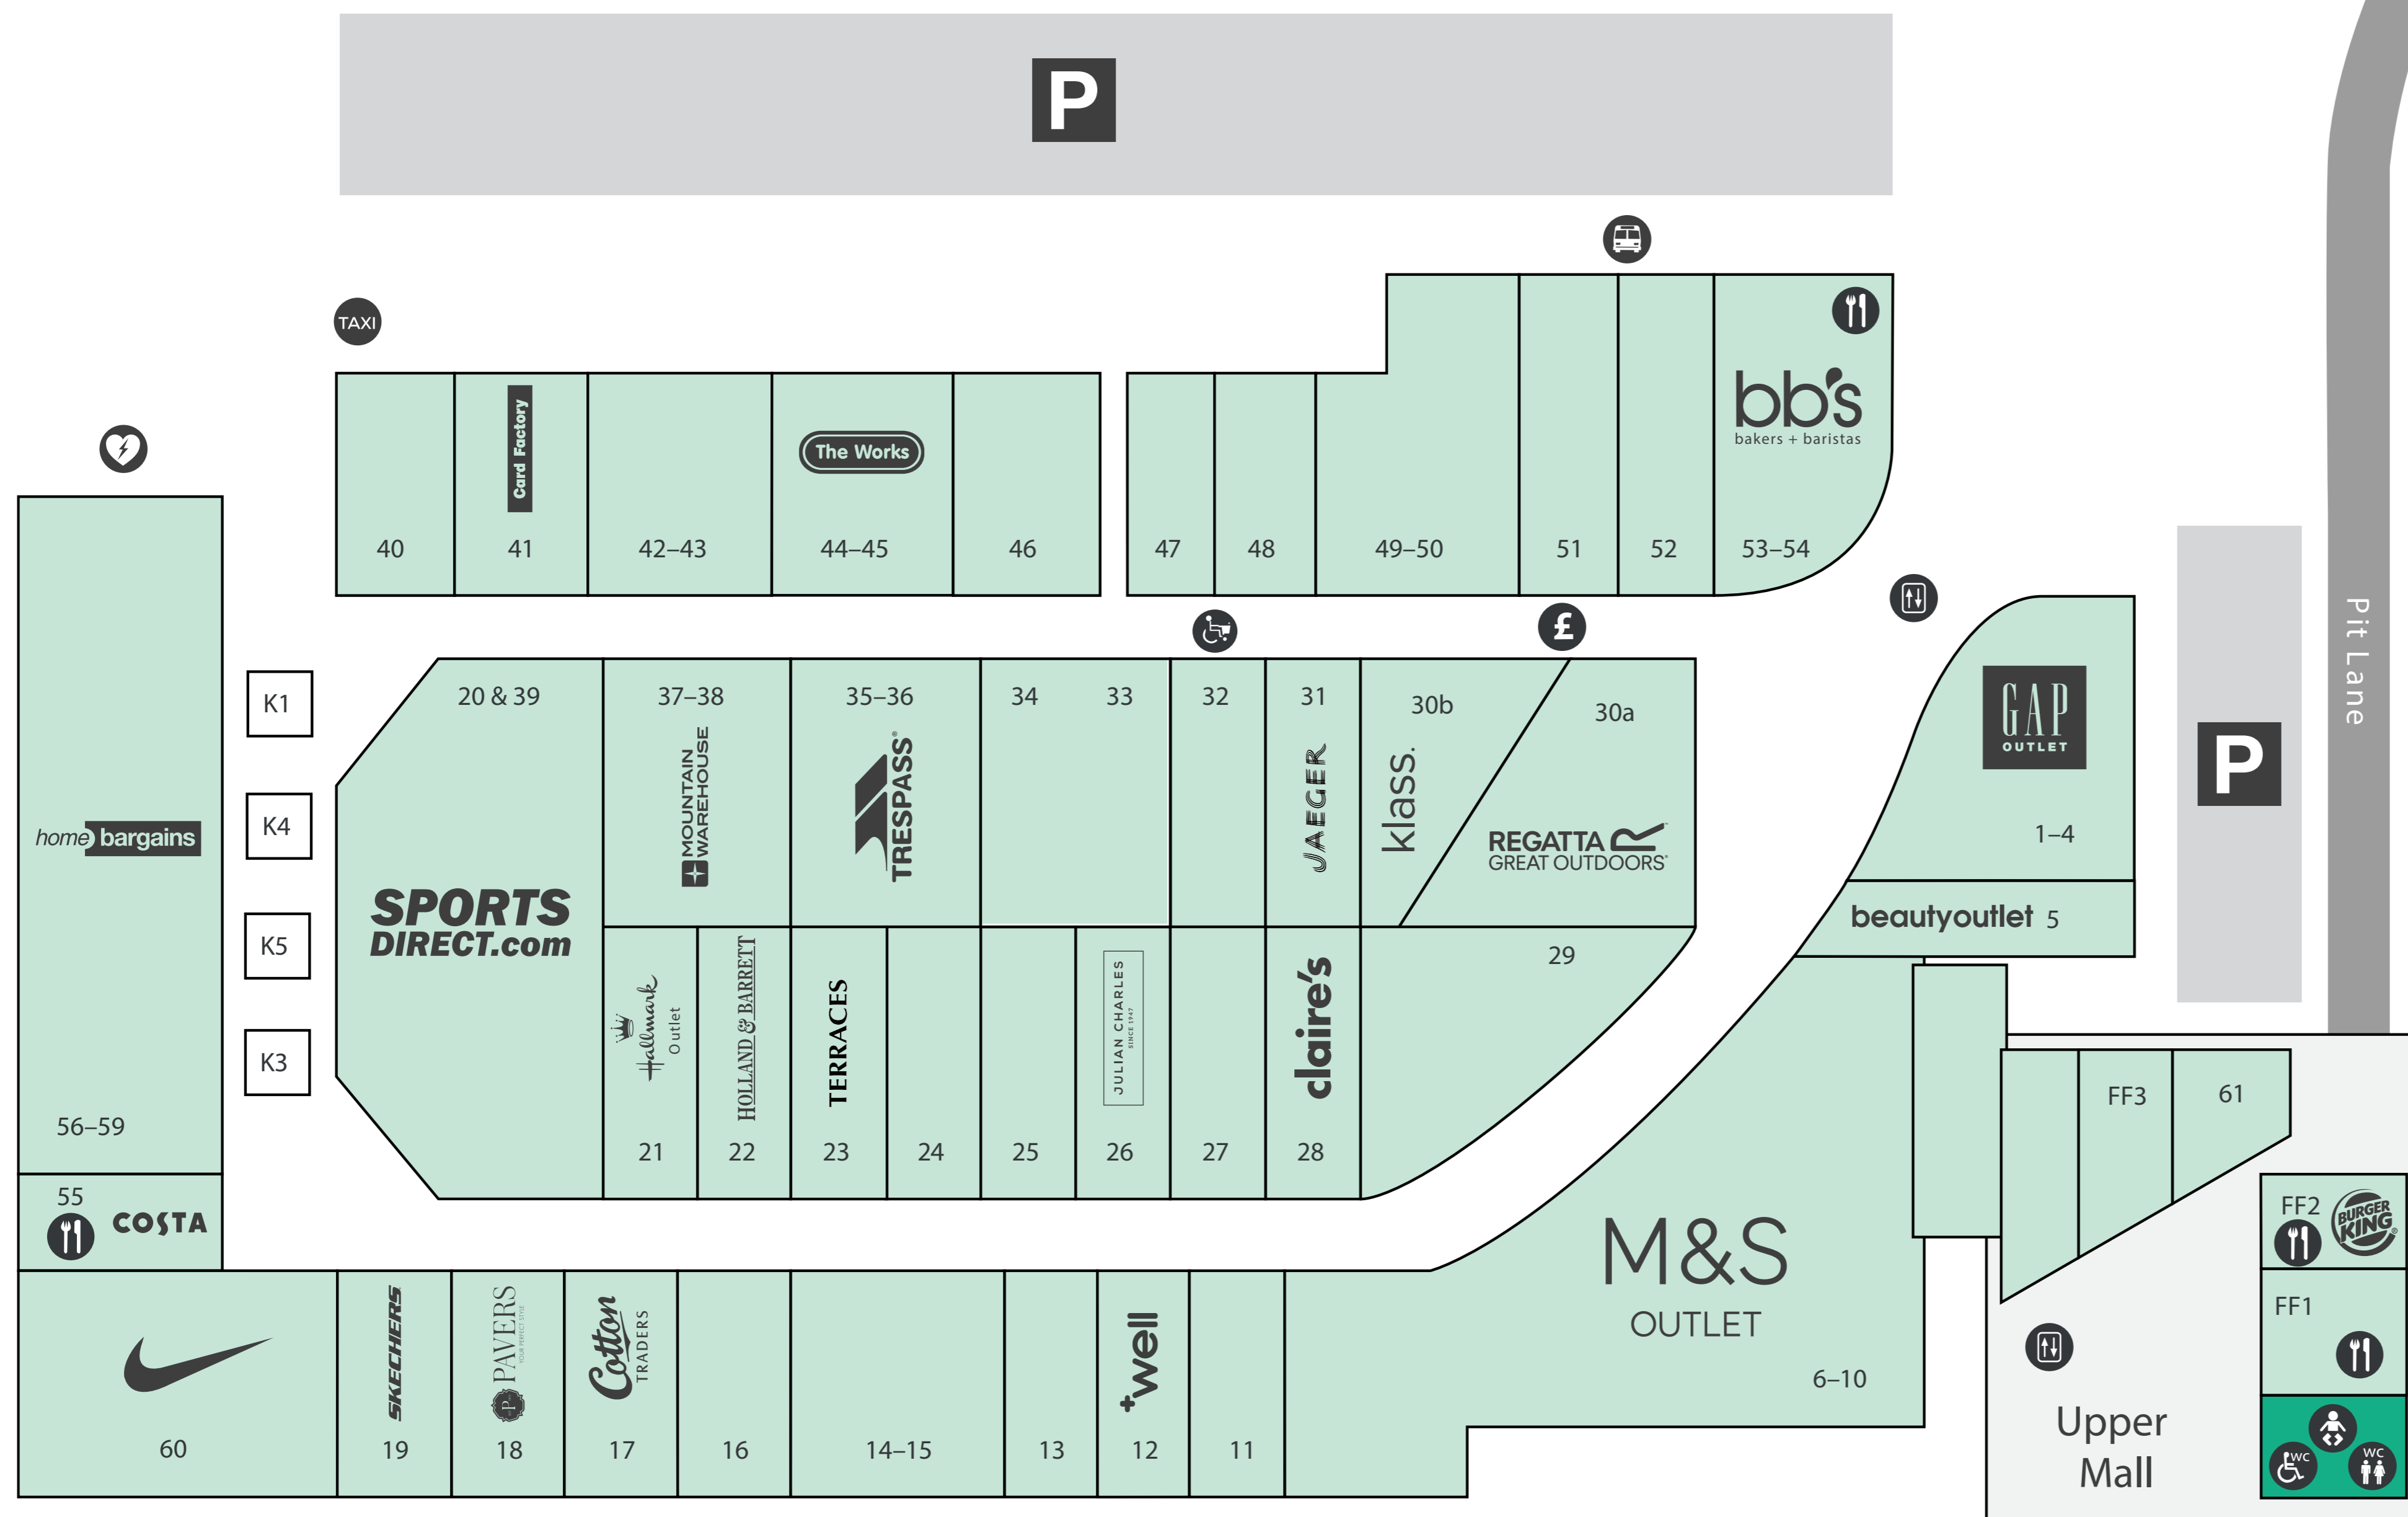

OUTLET SHOPPING

Store Directory

FASHION

- 29 Bonmarché
- 17 Cotton Traders
- 14-15 Edinburgh Woollen Mill
- 1-4 GAP Outlet
- 31 Jaeger
- 13 Jayley
- 32 Just Elegance
- 30b Klass
- 6-10 M&S Outlet
- 24 Ministry of Design
- 51 Roman
- 48-50 Next Outlet coming soon
- 23 Terraces Outlet
- 42-43 New store coming soon

HOMEWARE

- 52 ProCook
- K4 Farmhouse Stoves
- 26 Julian Charles
- FF3 Talk Furniture
- K5 Bathroom Basics

SPORTS & OUTDOORS

- 37-38 Mountain Warehouse
- 60 Nike Clearance
- 30a Regatta
- 20-39 Sports Direct
- 35-36 Trespass

MISCELLANEOUS

- 40 HaysTravel
- 27 Saj Beauty
- 12 Well Pharmacy

FOOTWEAR

- 33-34 Clarks Outlet
- 18 Pavers Shoes
- 19 Skechers

GIFTS & ACCESSORIES

- 5 Beauty Outlet
- 41 Card Factory
- 28 Claire's Outlet
- 46 Gift Company
- 21 Hallmark Outlet
- K3 Mobile Phone Accessories
- 11 Rosie Wilson
- 25 Talke Scents
- 16 The Body Shop Outlet
- 47 The Fragrance Shop
- 44-45 The Works Outlet

FOOD, DRINK & CONFECTIONERY

- 53-54 bb's
- FF2 Burger King
- FF1 Caffe Espresso
- 55 Costa Coffee
- 22 Holland & Barrett
- 56-59 Home Bargains
- K1 Second Servings

SOFT PLAY

- 61 Chill & Relax Area

Information